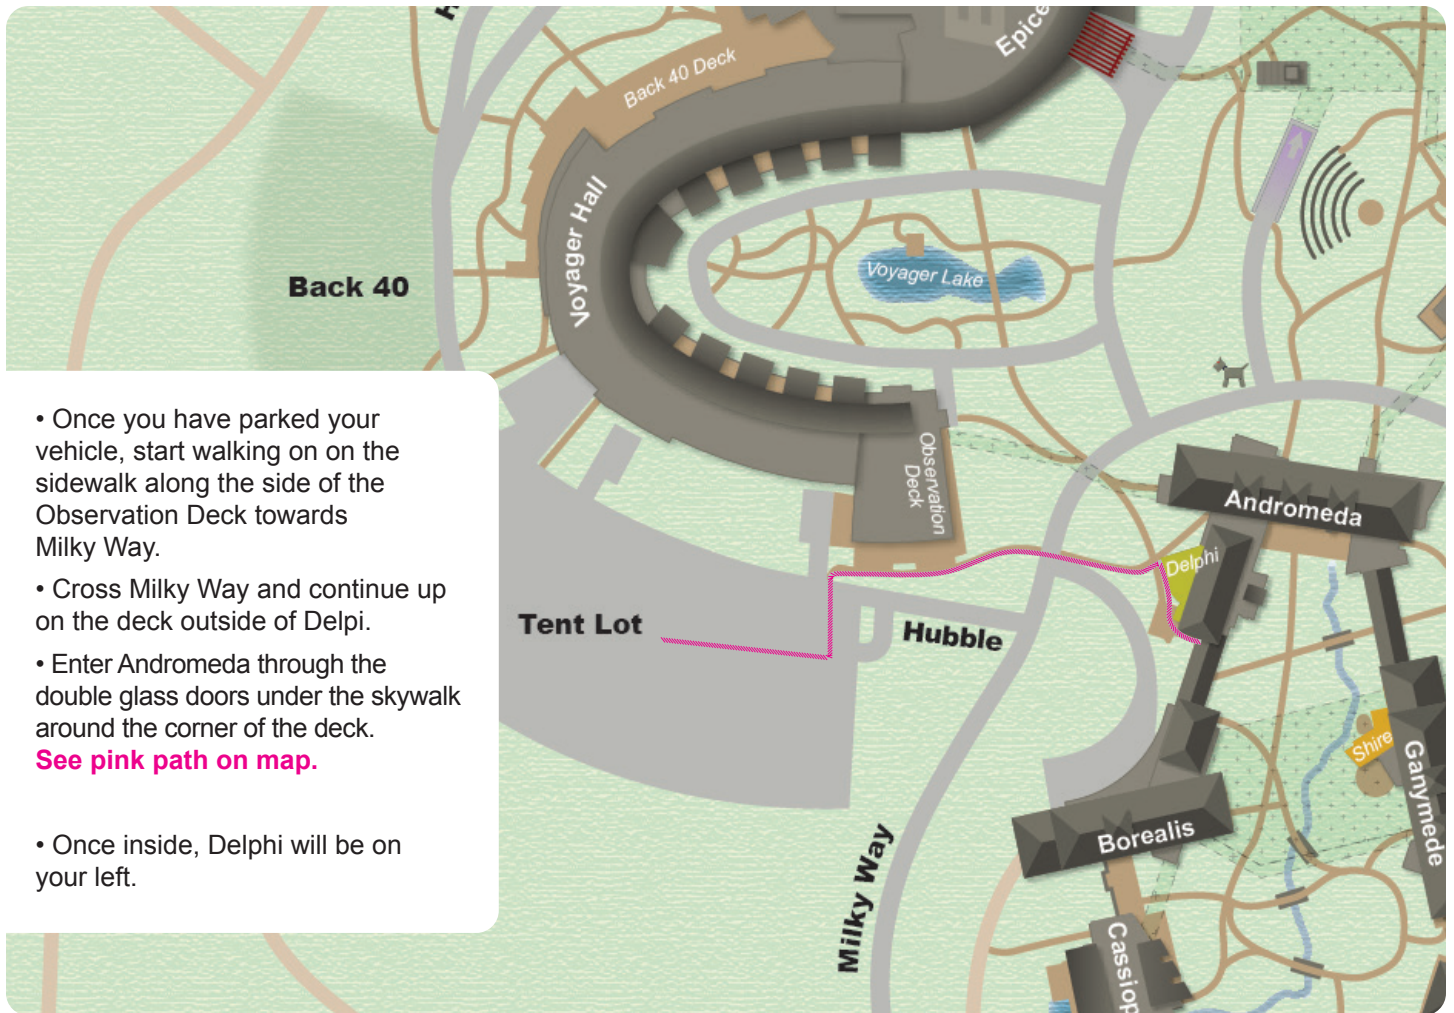

From the West or East on Hwy 18/151...

1. Take Exit 76 (MV/Epic Lane/West Verona Ave).
 - From the east, go straight at the traffic lights, crossing West Verona Ave. You'll then be on Epic Lane.
 - From the west, turn left at the traffic lights, onto Epic Lane.
2. At the first intersection (rock wall), turn left to stay on Epic Lane.
3. Drive about one-half mile then turn right onto Milky Way (Epic's driveway). Continue about a half-mile to the Campus.
4. Take the first left on Hubble and park in the Tent Lot on your left.

From the North on County Road M...

1. Take a right on County Road PD (McKee Rd).
2. Drive about 2 miles and turn left on Northern Lights Rd.
3. Continue down Northern Lights Rd past the Epic Campus towards Epics front entrance.
4. After about a mile and a half, take a right on Epic Lane (rock wall). Continue to step #3 from the 18/151 directions above.

Back 40

- Once you have parked your vehicle, start walking on the sidewalk along the side of the Observation Deck towards Milky Way.
- Cross Milky Way and continue up on the deck outside of Delphi.
- Enter Andromeda through the double glass doors under the skywalk around the corner of the deck.
See pink path on map.
- Once inside, Delphi will be on your left.